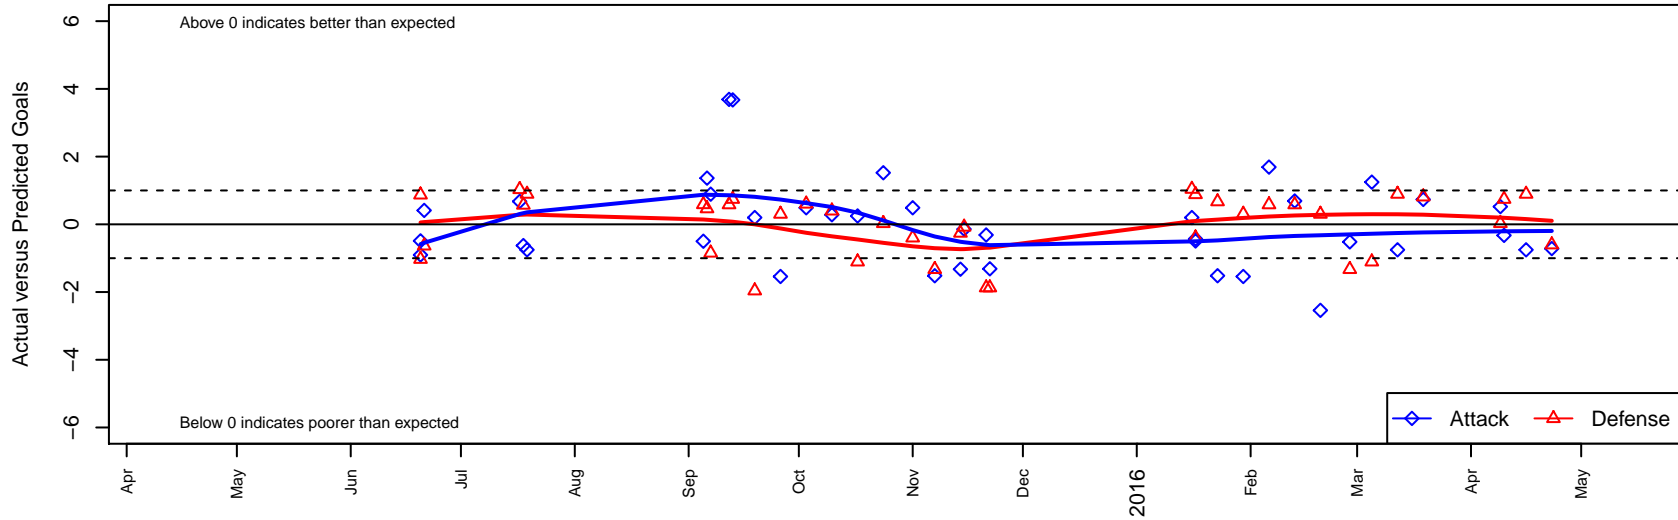

# Kitsap Alliance Black G01

Westsound FC  
 Silverdale, WA  
 G01 total strength=1019  
 attack=1.7 defense=2.68  
 fall league = RCL G01 Div 4  
 spr league = Win RCL G01 Div 5

alt names used:

Venues played:  
 2015 Snohomish United Invit Silver  
 2015 Nike Crossfire Challenge Silver Group U1  
 2015 Labor Day Cup GU14 Silver  
 2015 RCL G01 Div 4  
 2015 PacNW Winter Classic Premier II U14  
 2015 Win RCL G01 Div 5  
 2015 WYS Presidents Cup G01 Division 2

**Kitsap Alliance Black G01**  
 Dots are actual minus expected GF (blue circles) and GA (red triangles).  
 Blue line is smoothed change in attack strength. Red is smoothed change in defense strength.

**attack and defense variance (black dot)  
relative to other teams  
and top 10 in region**

**attack and defense rating  
relative to others at age  
and all opponents in last 13 months**

**Performance relative to 13 month average**