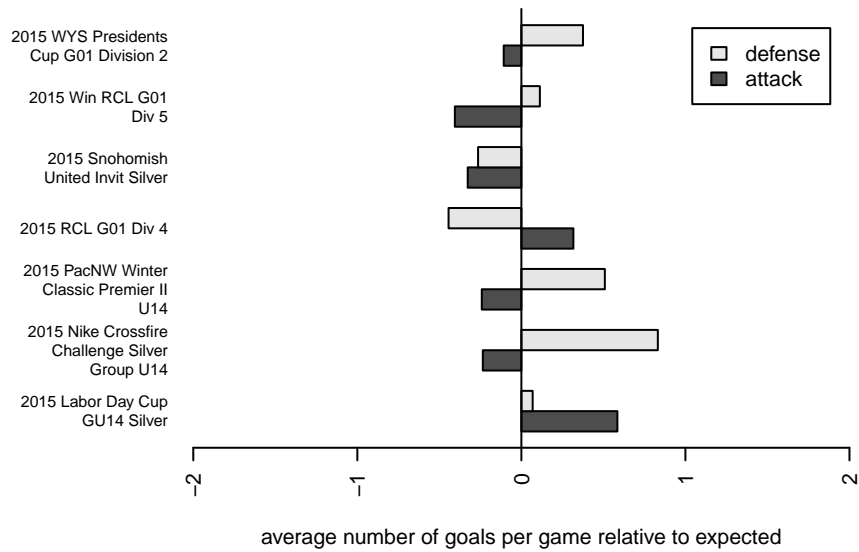

# Kitsap Alliance Black G01

Westsound FC  
 Silverdale, WA  
 G01 total strength=1019  
 attack=1.7 defense=2.68  
 fall league = RCL G01 Div 4  
 spr league = Win RCL G01 Div 5

alt names used:

Venues played:  
 2015 Snohomish United Invit Silver  
 2015 Nike Crossfire Challenge Silver Group U1  
 2015 Labor Day Cup GU14 Silver  
 2015 RCL G01 Div 4  
 2015 PacNW Winter Classic Premier II U14  
 2015 Win RCL G01 Div 5  
 2015 WYS Presidents Cup G01 Division 2

**Kitsap Alliance Black G01**  
 Dots are actual minus expected GF (blue circles) and GA (red triangles).  
 Blue line is smoothed change in attack strength. Red is smoothed change in defense strength.

**attack and defense variance (black dot)  
relative to other teams  
and top 10 in region**

**attack and defense rating  
relative to others at age  
and all opponents in last 13 months**

**Performance relative to 13 month average**