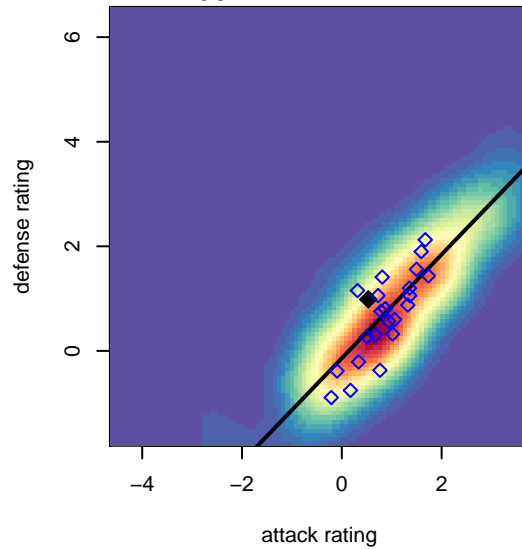

# Kitsap Alliance Black G01

Westsound FC  
 Silverdale, WA  
 G01 total strength=1019  
 attack=1.7 defense=2.68  
 fall league = RCL G01 Div 4  
 spr league = Win RCL G01 Div 5

alt names used:

Venues played:  
 2015 Snohomish United Invit Silver  
 2015 Nike Crossfire Challenge Silver Group U1  
 2015 Labor Day Cup GU14 Silver  
 2015 RCL G01 Div 4  
 2015 PacNW Winter Classic Premier II U14  
 2015 Win RCL G01 Div 5  
 2015 WYS Presidents Cup G01 Division 2

**Kitsap Alliance Black G01**  
 Dots are actual minus expected GF (blue circles) and GA (red triangles).  
 Blue line is smoothed change in attack strength. Red is smoothed change in defense strength.

**attack and defense variance (black dot)  
relative to other teams  
and top 10 in region**

**attack and defense rating  
relative to others at age  
and all opponents in last 13 months**

**Performance relative to 13 month average**