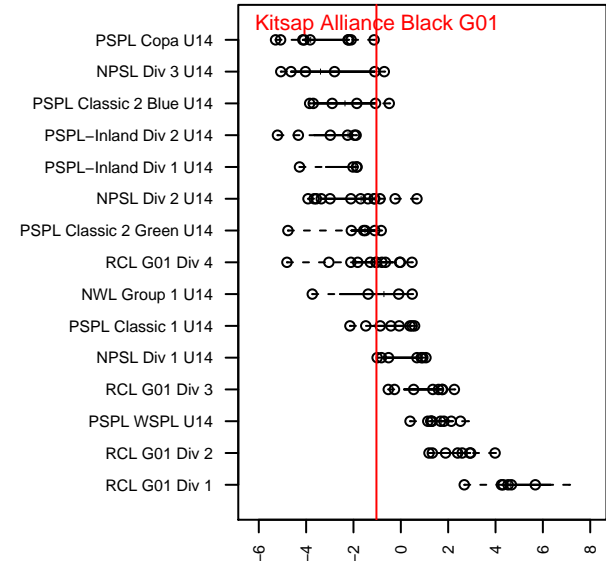

# Kitsap Alliance Black G01

Westsound FC  
 Silverdale, WA  
 G01 total strength=1019  
 attack=1.7 defense=2.68  
 fall league = RCL G01 Div 4  
 spr league = Win RCL G01 Div 5

alt names used:

Venues played:  
 2015 Snohomish United Invit Silver  
 2015 Nike Crossfire Challenge Silver Group U1  
 2015 Labor Day Cup GU14 Silver  
 2015 RCL G01 Div 4  
 2015 PacNW Winter Classic Premier II U14  
 2015 Win RCL G01 Div 5  
 2015 WYS Presidents Cup G01 Division 2

**Kitsap Alliance Black G01**  
 Dots are actual minus expected GF (blue circles) and GA (red triangles).  
 Blue line is smoothed change in attack strength. Red is smoothed change in defense strength.

**attack and defense variance (black dot)  
relative to other teams  
and top 10 in region**

**attack and defense rating  
relative to others at age  
and all opponents in last 13 months**

**Performance relative to 13 month average**