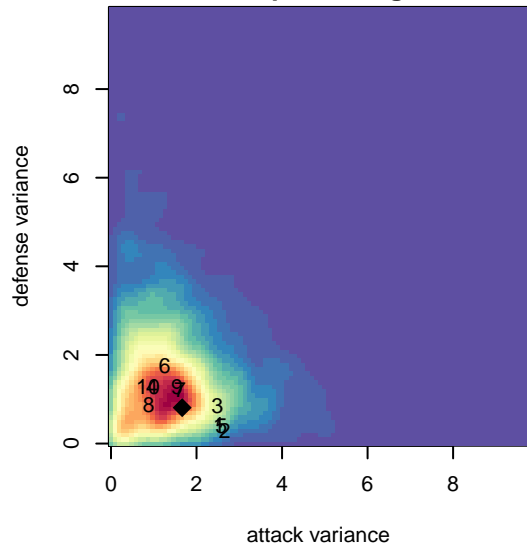

**attack and defense variance (black dot)
relative to other teams
and top 10 in region**