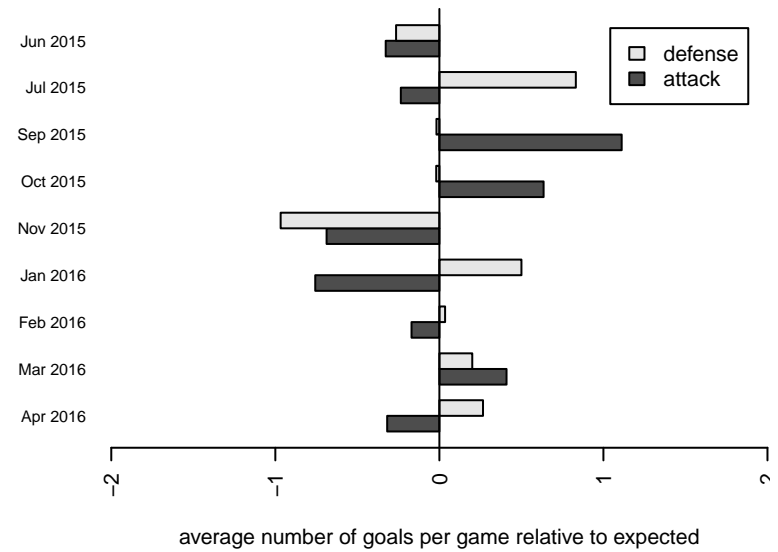

Performance relative to 13 month average